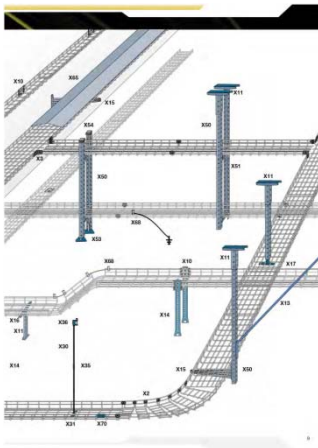

Wire Tray

Available in Zinc ,316Stainless steel ,Hot dip Galvanised

Part.no	Description	Qty
WT0101	X-Tray 60x60 Fzb	2.5mtr lengths
WT0111	X-Tray 120x60 Fzb	2.5mtr lengths
WT0112	X-Tray 120x110 Fzb	2.5mtr lengths
WT0121	X-Tray 220x60 Fzb	2.5mtr lengths
WT0122	X-Tray 220x110 Fzb	2.5mtr lengths
WT0131	X-Tray 320x60 Fzb	2.5mtr lengths
WT0132	X-Tray 320x110 Fzb	2.5mtr lengths
WT0141	X-Tray 420x60 Fzb	2.5mtr lengths
WT0142	X-Tray 420x110 Fzb	2.5mtr lengths
WT0152	X-Tray 520x110 Fzb	2.5mtr lengths
WT0162	X-Tray 620x110 Fzb	2.5mtr lengths
WT1121	X-Tray G100x60 Fzb	2.5mtr lengths
WT1122	X-Tray G150x120 Fzb	2.5mtr lengths